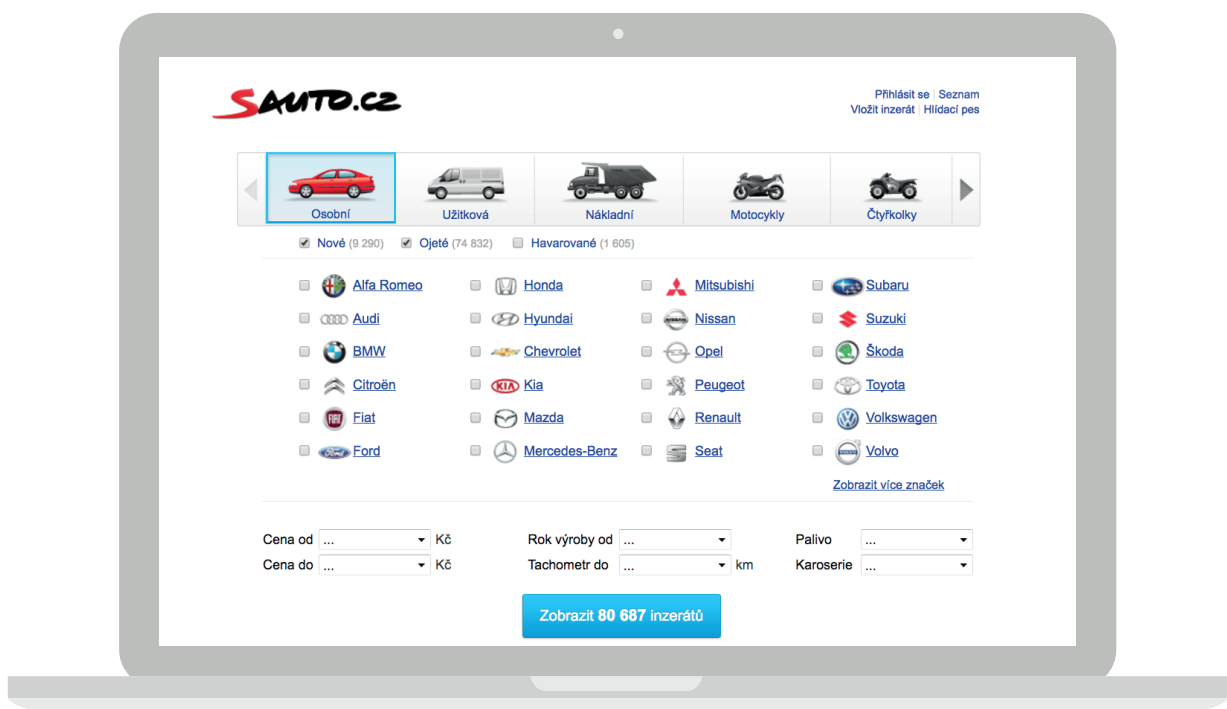

Produktový list

Sauto.cz